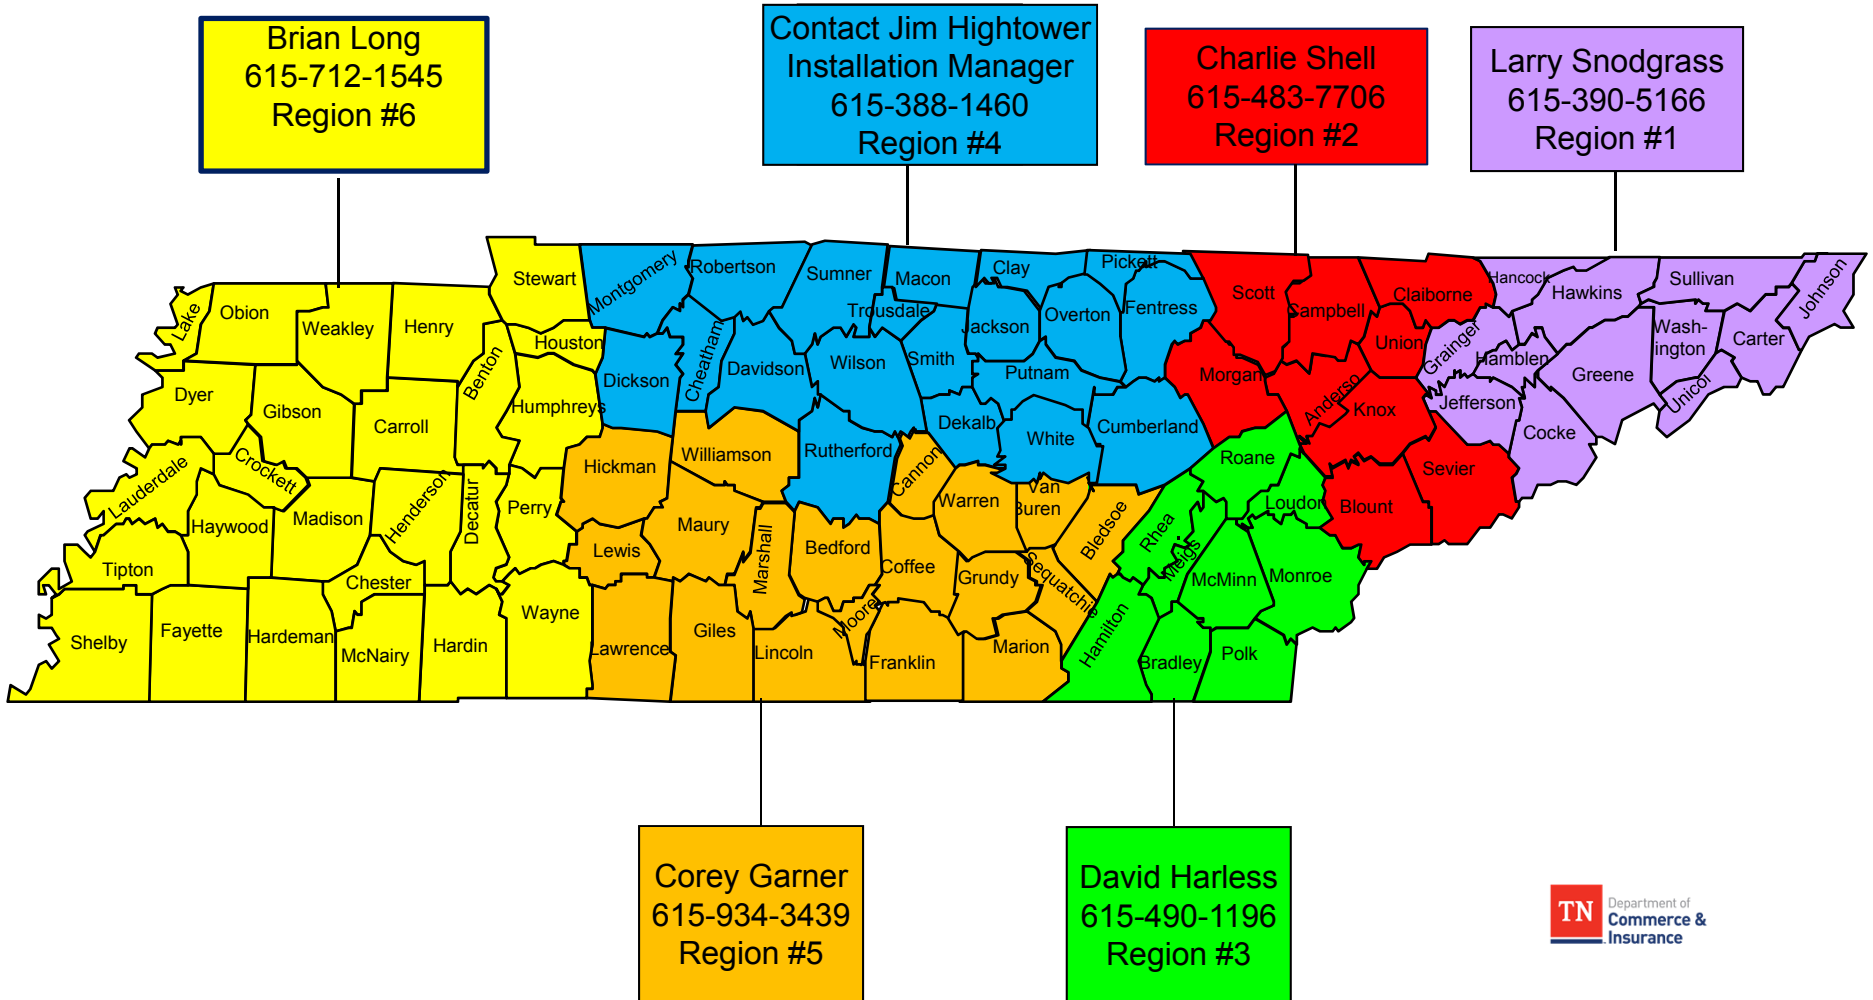

MANUFACTURED HOUSING INSTALLATION INSPECTORS

Effective 2/1/2019